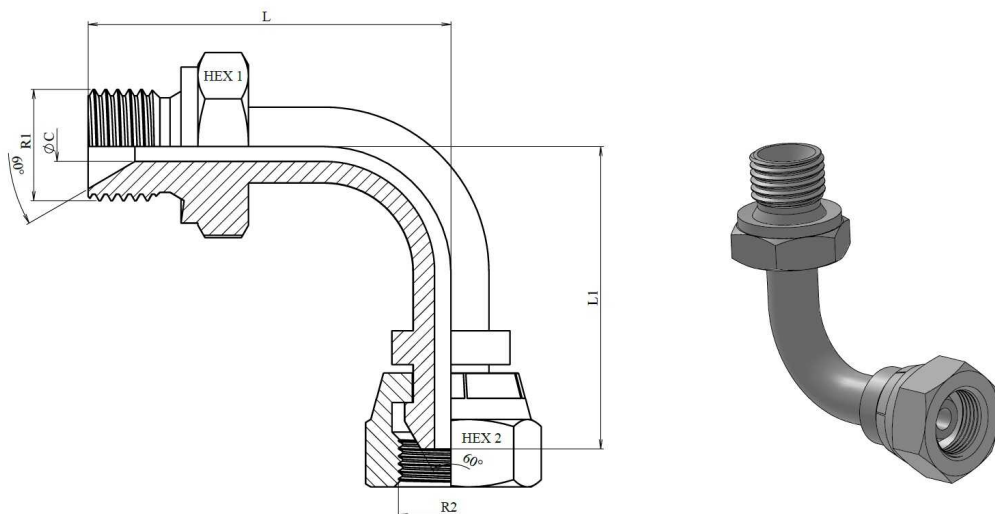

Adaptadores BSP

Codos accesoriales

Codo 90° macho - hembra giratoria BSP cono 60°

Acero Inoxidable AISI 316-L

Artículo	R1	R2	L	L1	HEX 1	HEX 2	ØC
Z119404	1/4" BSP	1/4" BSP	43	36	19	19	4
Z119406	3/8" BSP	3/8" BSP	50	42	22	22	7
Z119408	1/2" BSP	1/2" BSP	60	51	27	27	9,5
Z119412	3/4" BSP	3/4" BSP	76	70	32	32	15
Z119416	1" BSP	1" BSP	93	71	41	41	19
Z119420	1"1/4 BSP	1"1/4 BSP	94	85	50	50	26
Z119424	1"1/2 BSP	1"1/2 BSP	114	106	55	55	32
Z119432	2" BSP	2" BSP	138	121	70	70	44